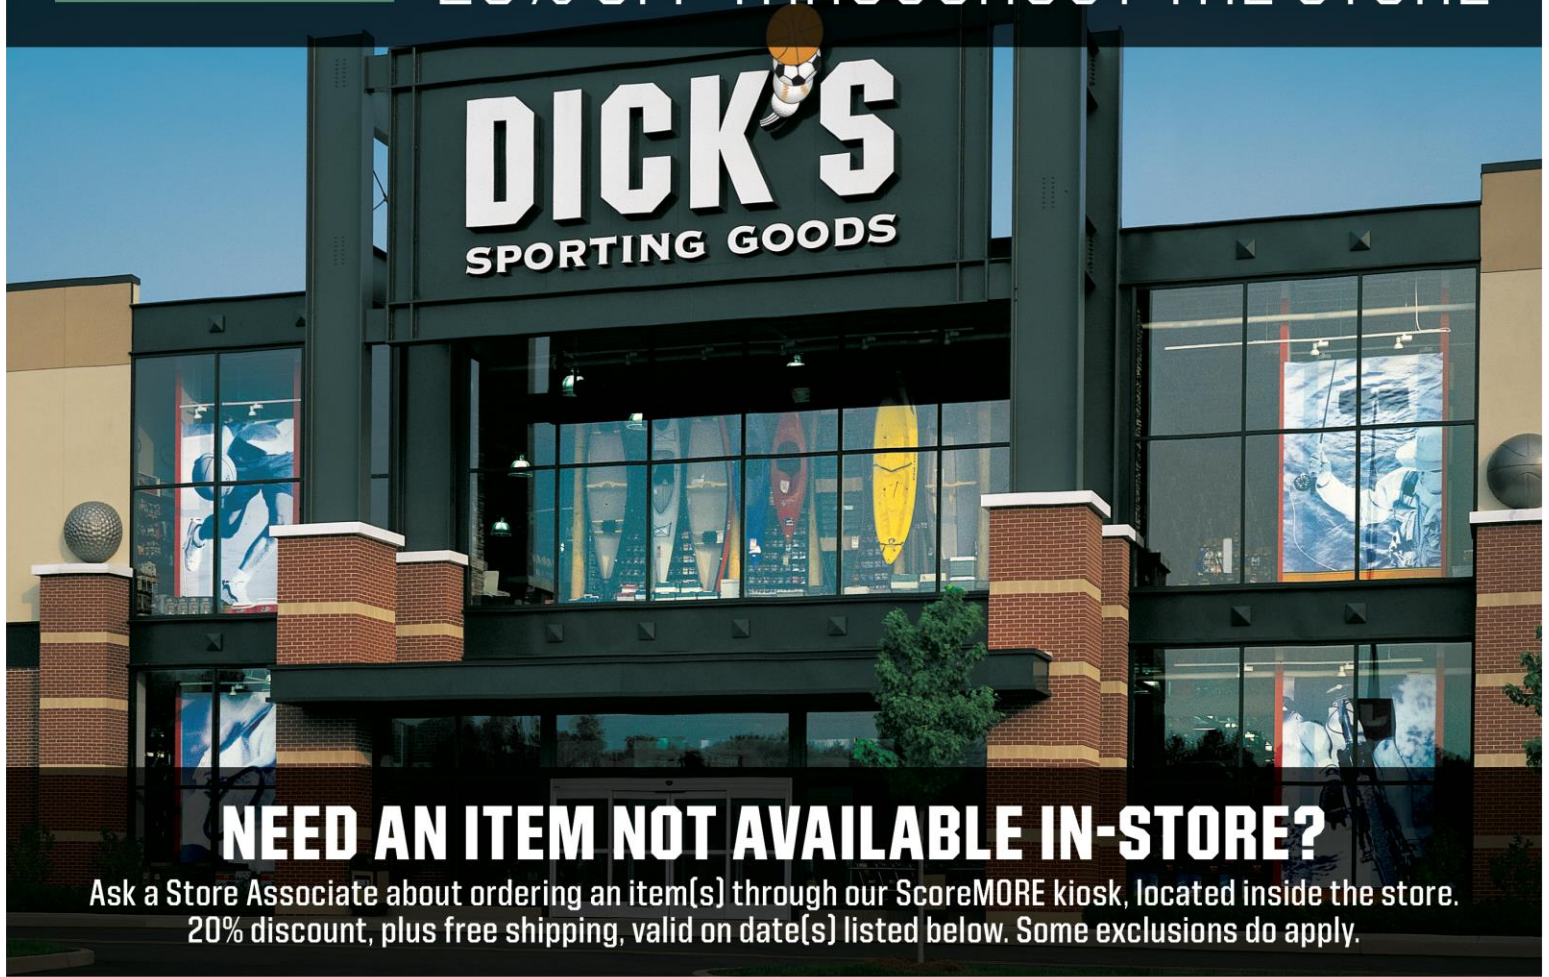

## 20% OFF THROUGHOUT THE STORE

# 20% OFF

EVERY SEASON STARTS AT  
**DICK'S**  
SPORTING GOODS.