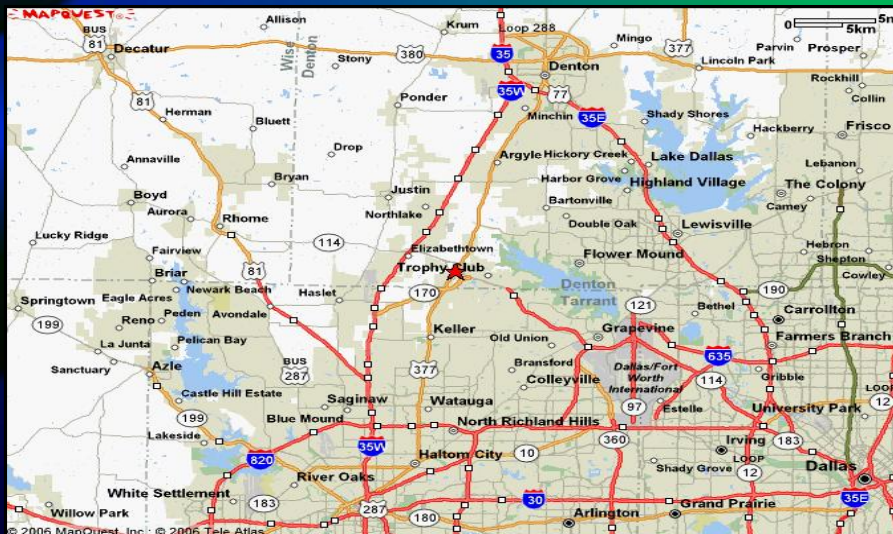

**Logistics Park Alliance
Alliance, Texas 6/3/06**

Alliance, TX

- Alliance facility is located in Fort Worth, Roanoke, and Haslet Texas

Alliance, TX

Entrance to Alliance Intermodal facility

Alliance, TX

- Operations transferring cargo inside the facility

Alliance, TX

Audi-Volkswagen is one of the several non-rail distribution facilities located within the Alliance facility

Alliance, TX

Alliance, TX

- **FM 156 Rd. traffic, the main thoroughfare running through the town of Haslet, which receives truck traffic going to US 287/81**

Alliance, TX

View of Alliance Intermodal facility from approximately 0.5 miles away in a residential neighborhood under construction

View from tower on the edge of Alliance Intermodal facility of a nearby residential neighborhood under construction, approximately 0.5 miles away

Alliance, TX

- New construction in residential neighborhood bordering the Alliance Intermodal facility